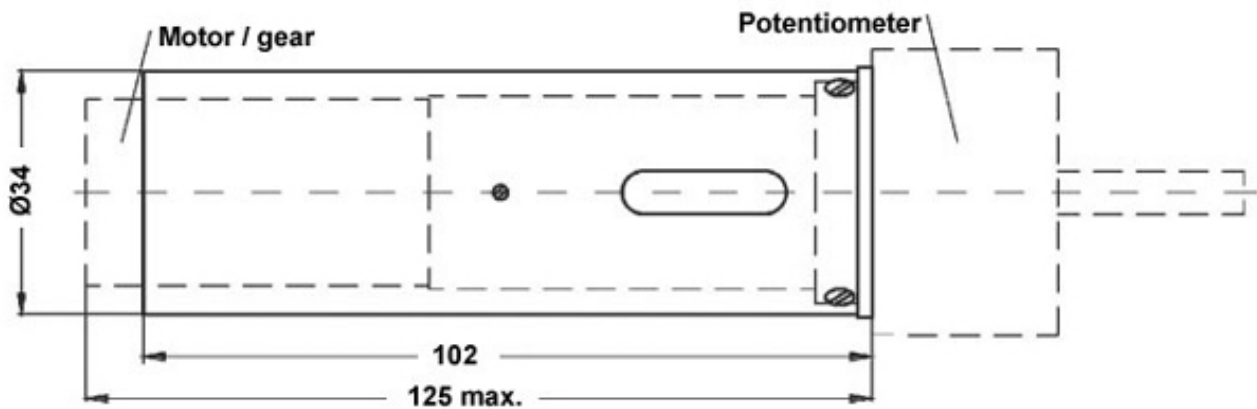

- Single or Multi-Turn
- High Torque
- Wide RPM Range
- Protection Clutch
- Limit Switches (opt.)

Precision DC miniature motor (non-ferrous, single groove armature) ideal for low voltage operation with slip free reduction gears in a wide range of gear ratios. Internal slipping clutch prevents over rotation damage to potentiometer and can allow for manual adjustment.

Standard Dimensions (mm)

Specifications

Time for 360° revolution in seconds				Backlash
Motor Code Gear Code	26177 6 VDC (25mA)	26120 12 VDC (16mA)	26210 24 VDC (9mA)	
2505	0.059	0.057	0.051	< 2.5°
2510	0.116	0.112	0.102	
2520	0.23	0.22	0.20	
2530	0.35	0.34	0.30	
2575	0.87	0.84	0.76	
25100	1.16	1.11	1.01	
25200	2.31	2.23	2.02	
25300	3.46	3.34	3.03	
25500	5.77	5.57	5.05	
25750	8.65	8.35	7.58	
251000	11.5	11.1	10.1	
251500	17.3	16.7	15.2	
252000	23.1	22.3	20.2	
252500	28.8	27.8	25.3	
253000	34.6	33.4	30.3	
253600	41.5	40.1	36.4	
254500	51.9	50.1	45.5	

Available Precision Potentiometers / Turns Counting Dials

Select potentiometer picture or model name for full specifications					
	<u>RPS45</u>	<u>MCP30</u>	<u>AL2510</u>	<u>4610</u>	<u>RLD / NKK</u>
Type	single turn	single turn	multi turn	multi turn	Counting Dial
Element	wire-wound	conductive plastic	wire-wound	wire-wound	-
Cycle Life	2 million	50 million	2 million	2 million	-
Max. Torque	4 mNm	2 mNm	8 mNm	12mNm	-
Limit Switch	optional	optional	optional	optional	25 / 29mm
Body Length	27mm	15mm	38mm	56mm	42 / 46mm
Body Diameter	41mm	27mm	25mm	84mm	-
Resistance Values (ohms)	10 ~ 50K	1K ~ 200K	20 ~ 200K	0.5 ~ 200K	-

Part Numbering Code

BS675 - 26120 - 25100 - MCP30R5K RA

Motor-pot. model series	Motor voltage code	Gear ratio code	Potentiometer model and resistance value	Required rear shaft extension
-------------------------------	--------------------------	-----------------------	---	-------------------------------------