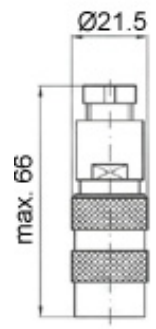

Electrical Specifications	100	150	200	300	400	500	750	900	1000	1500	2000
Electrical Stroke (mm)	103	153	204	305	406	509	763	915	1017	1521	2021
Resistance Value (Kohms)	5			10				20			
Resistance Tolerance	±20%										
Linearity Tolerance	±0.1%					±0.05%					
Resolution	Essentially infinite (<0.01mm)										
Output Smoothness	<0.1% against input voltage										
Power @ 40° (W)	3										
Temperature Coefficient	400 ppm/K (actual effect on output voltage <1.5ppm/°C)										
Insulation Resistance	>100 Mohm @ 500 VDC										
Dielectric Strength	1 minute @ 500 VAC										
Maximum Voltage	60 (V)										
Maximum Wiper Current	10mA (momentarily only)										
Rated Wiper Current	<1µA										
Mechanical Specifications	100	150	200	300	400	500	750	900	1000	1500	2000
Mechanical Stroke (mm)	113	163	214	315	416	519	773	925	1027	1531	2031
Maximum Operating Friction	1.2 (N)										
Repeatability	0.01mm										
Life Expectancy	25 million meters or 100 million cycles, whichever occurs first										
Displacement Speed	10 m/s										
Vibration	20 g / 5Hz to 2,000 Hz (shaft retracted)										
Shock	50 g / 11ms										
Environmental Specifications											
Operating Temperature	-30°C to +100°C										
Storage Temperature	-50°C to +120°C										
IP Protection Grade	IP40										
Materials											
Housing	Aluminum										
Shaft	Stainless steel										
Dimension Table (mm)	100	150	200	300	400	500	750	900	1000	1500	2000
A	113	163	214	315	416	519	773	925	1027	1531	2031
B	253	303	354	455	556	659	913	1065	1167	1671	2171
Weight (kg)	0.5	0.58	0.65	0.8	0.95	1.1	1.5	1.7	1.85	2.6	3.8
Dimensions (mm)											

Accessories

Female Connectors

SW25: 4 pole (IP65) DIN43650

SW61: 5 pole (IP67) DIN43322

P3 America, Inc. - 3089C Clairemont Dr. #363 - San Diego, Ca. 92117
 P:(858) 277-1420 F: (858) 225-0439 - www.p3america.com