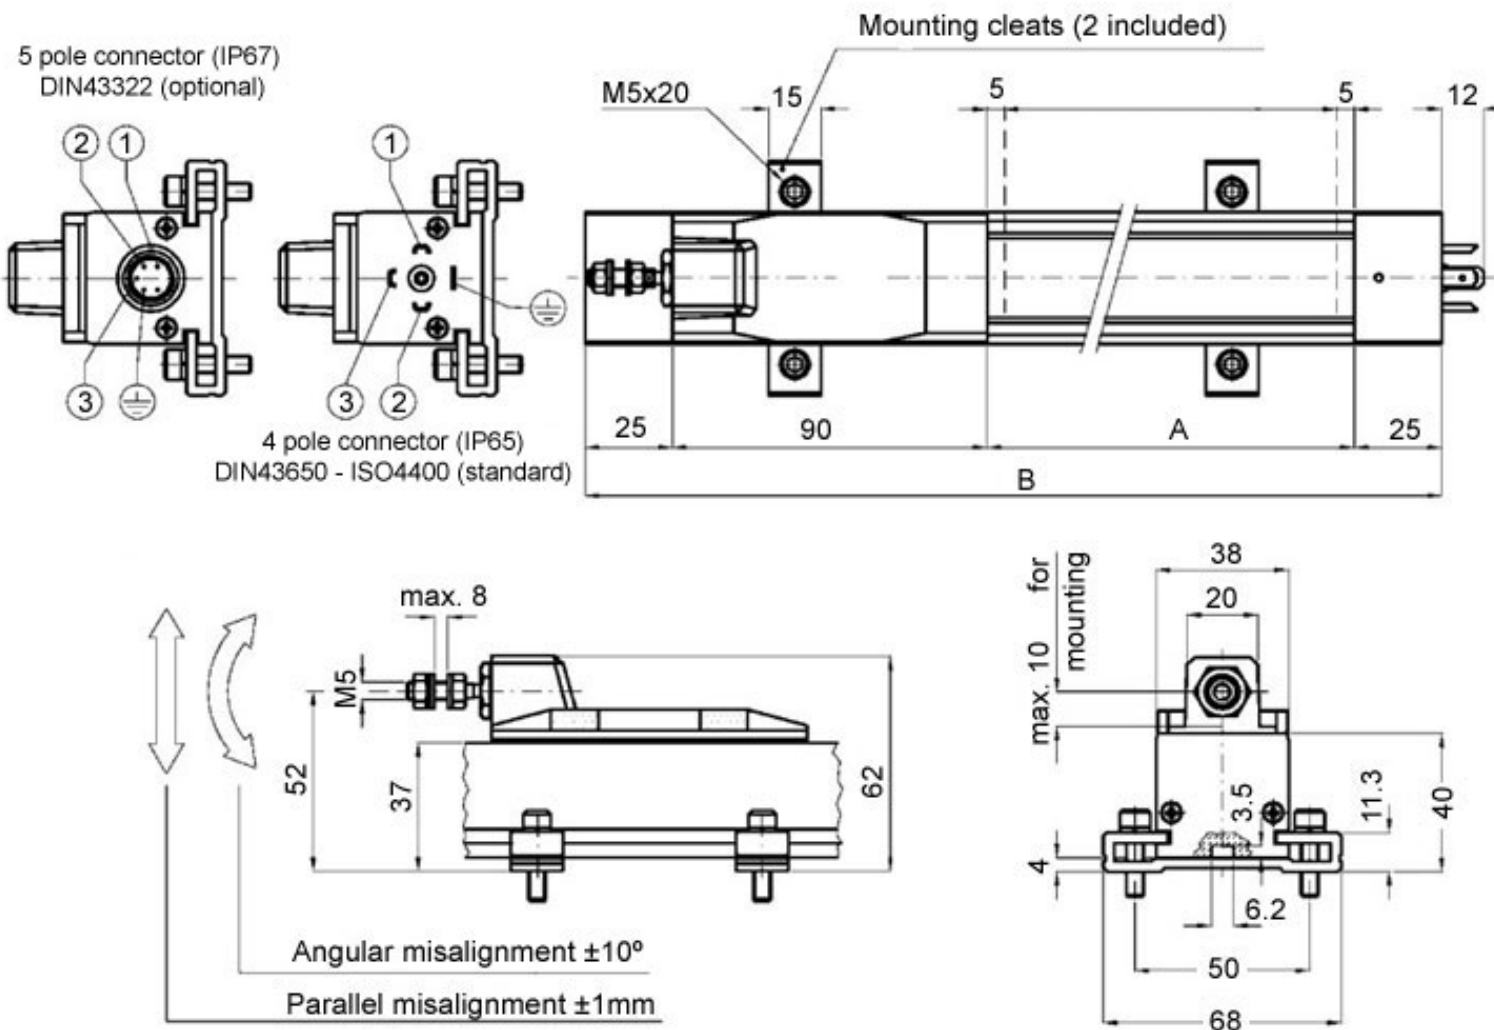

Accessories

Female Connectors

SW25: 4 pole (IP65) DIN43650

SW61: 5 pole (IP67) DIN43322