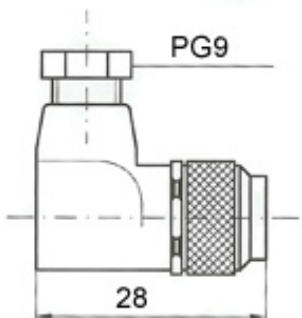

P3 America, Inc. - 3089C Clairemont Dr. #363 - San Diego, Ca. 92117
P:(858) 277-1420 F: (858) 225-0439 - www.p3america.com